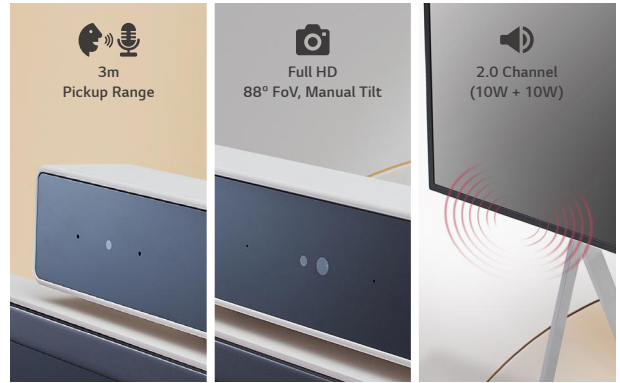

LG One:Quick Flex 43HT3WN (EU)

All-in-One Display

for Effective Collaboration

reddot winner 2022

* Camera mirror mode is only available for certain apps.
* All images in this datasheet are for illustrative purposes only.

PRODUCT INFORMATION

43HT3WN (EU)

Screen Size	43"
Native Resolution	4K Ultra HD (3,840 × 2,160)
Brightness	350 nit
Orientation	Landscape / Portrait
Touch	In-cell Touch (Max. 10 Points)
Camera	2K Full HD (1,920 × 1,080), 88° FoV
Audio	2.0 Channel (10W + 10W)
Microphone	2ea Array (3m Pickup Range)
Operating System	Windows 10 IoT Enterprise (Basic)

All-in-One Display for Simple and Quick Video Call

With LG One:Quick Flex's 43-inch all-in-one display- complete with built-in camera, microphones and speakers- there's no need to stress over online meetings and calls and no more inconvenience of connecting to and setting up video conferencing.

- * Stands are sold separately.
- * The product needs to be plugged into the appropriate power source to operate.

Screen Rotation and Adjustable Height

The One:Quick Flex supports screen rotation when using the dedicated stand, which can be widely used by being turned vertically or horizontally according to the content ratio. Moreover, the height of the stand can be adjusted to meet the posture or height of the user.