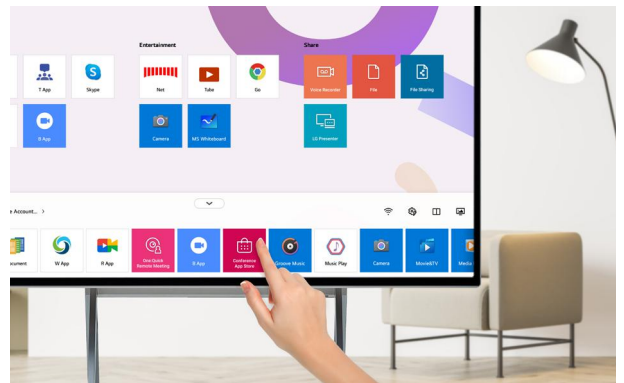

- * Stands are sold separately.
- * The product needs to be plugged into the appropriate power source to operate.

Screen Rotation and Adjustable Height

The One:Quick Flex supports screen rotation when using the dedicated stand, which can be widely used by being turned vertically or horizontally according to the content ratio. Moreover, the height of the stand can be adjusted to meet the posture or height of the user.

- * Stands are sold separately.
- * To use it vertically, users can rotate counter clockwise, and vice versa to switch back to landscape mode.
- * Some apps may not support vertical view mode.

Landscape > Portrait
(Counter Clockwise)

Portrait > Landscape
(Clockwise)

Stand Height

Intuitive UX and Excellent Expandability

The touch-based UX of One:Quick Flex is designed to be similar to the mobile touch UX, making it easy to use. Also, the operating system based on Windows makes it easy for the user to install and run programs they want through a huge library of applications and tools.

- * Screen images simulated.

A Sleek Design that Blends with the Space

Moving beyond the conventional black color, it is available in stylish beige with a smooth finish and blends effortlessly with the surrounding interior.